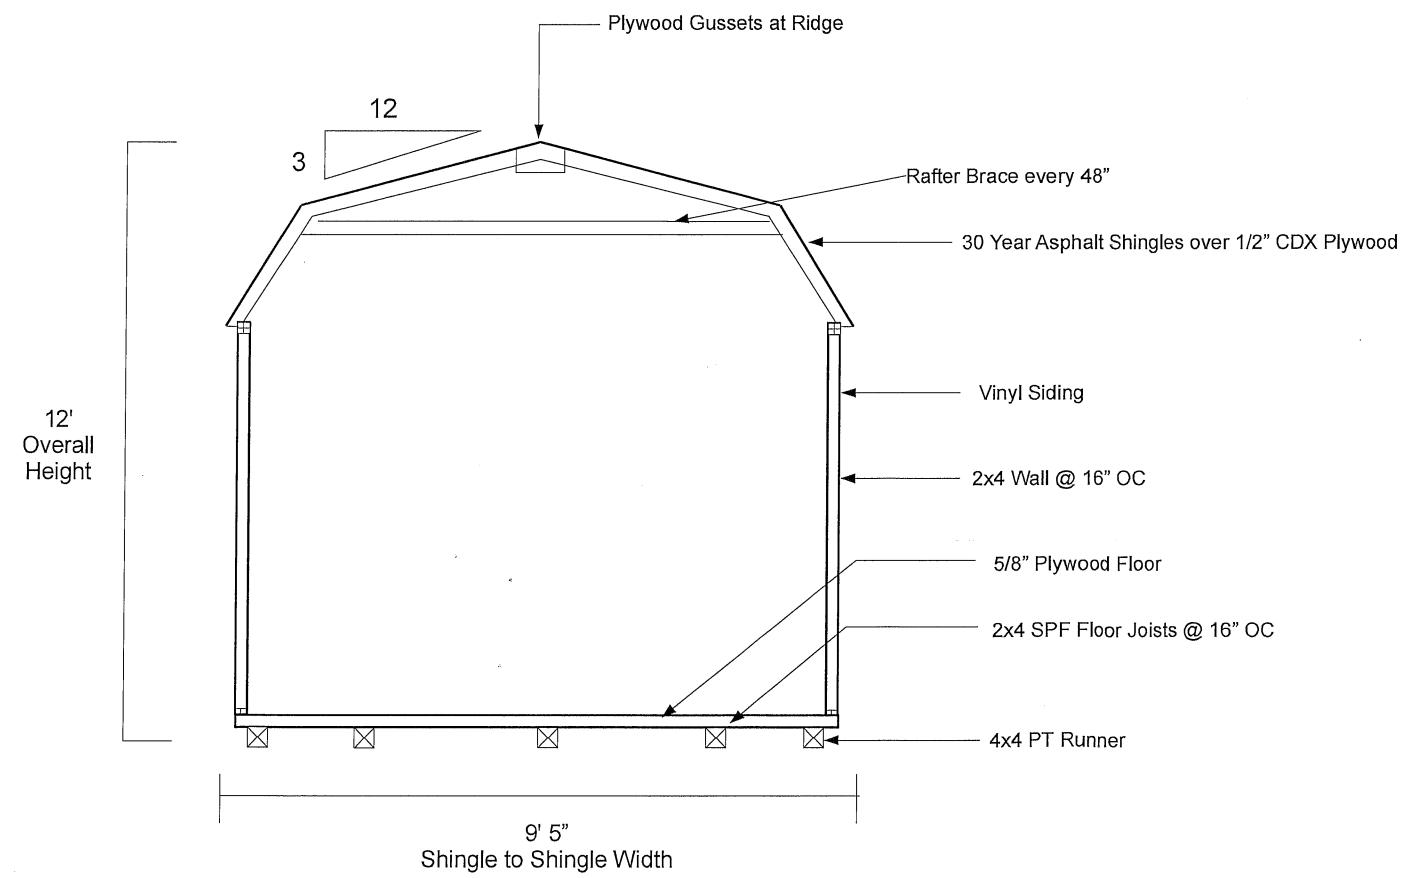

Size:  
9x22 Vinyl Dutch Barn

Built By:  
Glick Structures  
5607 Strasburg Rd.  
Gap, PA 17524

Not to Scale

Size:  
9x22 Vinyl Dutch Barn

Built By:  
Glick Structures  
5607 Strasburg Rd.  
Gap, PA 17524

Not to Scale